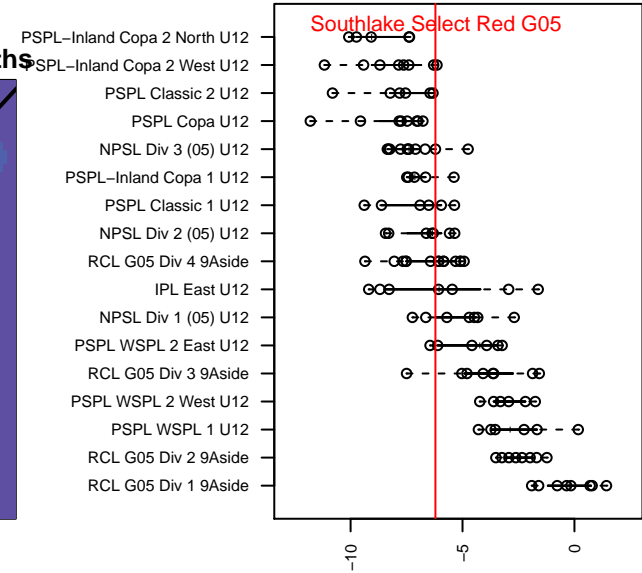

**attack and defense rating
relative to others at age
and all opponents in last 13 months**