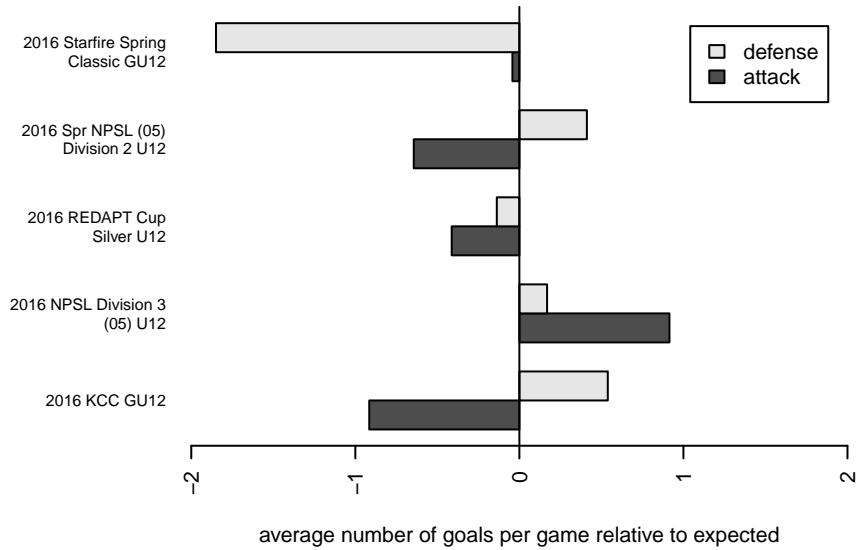

Performance relative to 13 month average