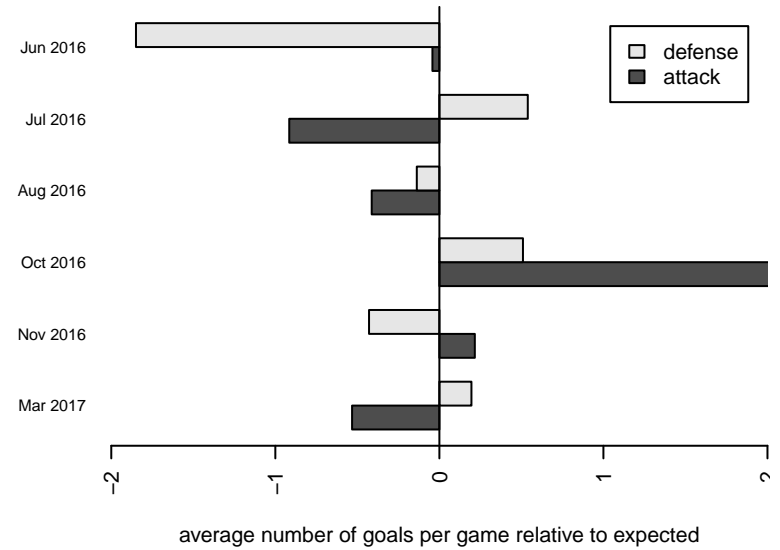

Performance relative to 13 month average