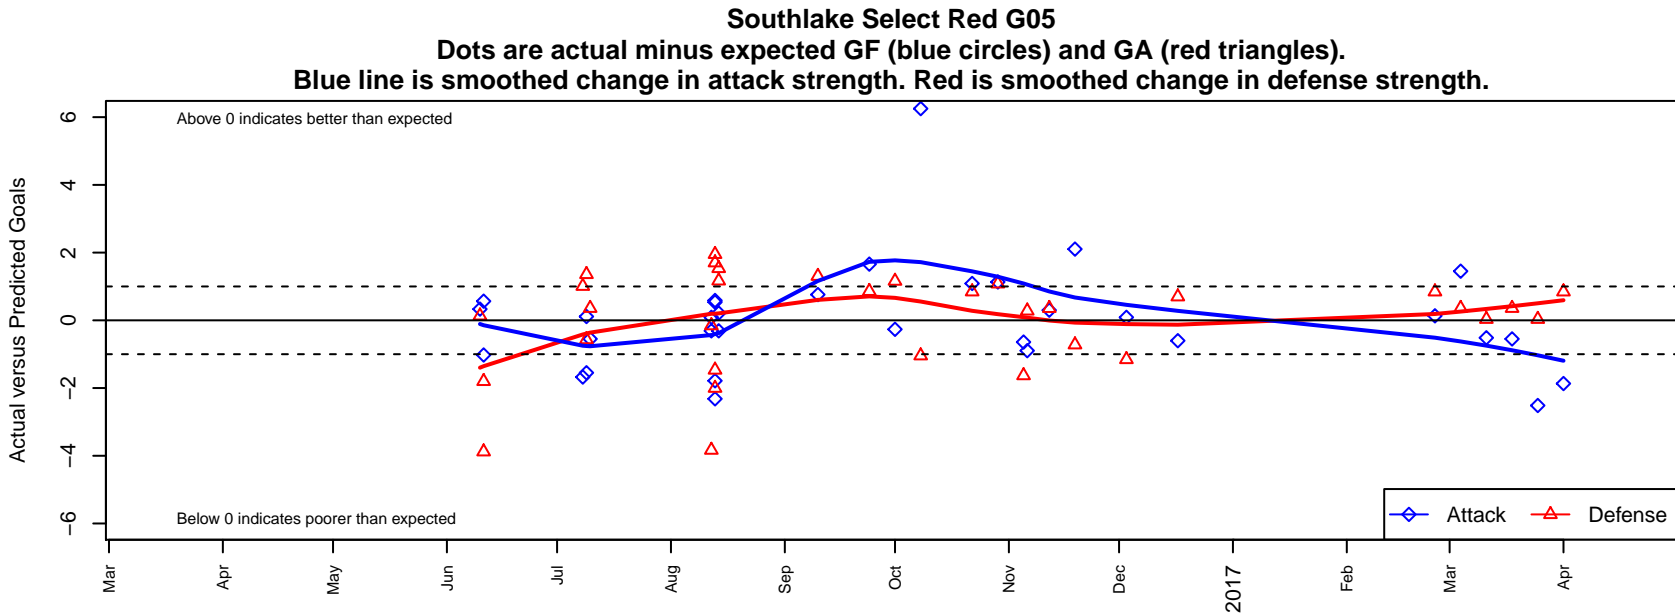

**attack and defense variance (black dot)
relative to other teams
and top 10 in region**

**attack and defense rating
relative to others at age
and all opponents in last 13 months**

Southlake Select Red G05

Southlake Select
Renton, WA
G05 total strength=577
attack=0.56 defense=0.38
fall league = NPSL Div 3 (05) U12
spr league = Spr NPSL (05) Div 2 U12

alt names used:
Southlake G05 Red
Southlake G05 Red
SOUTHLAKE G05 RED (WA)
Southlake Select G05 Red
SOUTHLAKE SELECT G05 VALKYRIES (WA)
Southlake Select G05 Red

Venues played:
2016 Starfire Spring Classic GU12
2016 KCC GU12
2016 REDAPT Cup Silver U12
2016 NPSL Division 3 (05) U12
2016 Spr NPSL (05) Division 2 U12